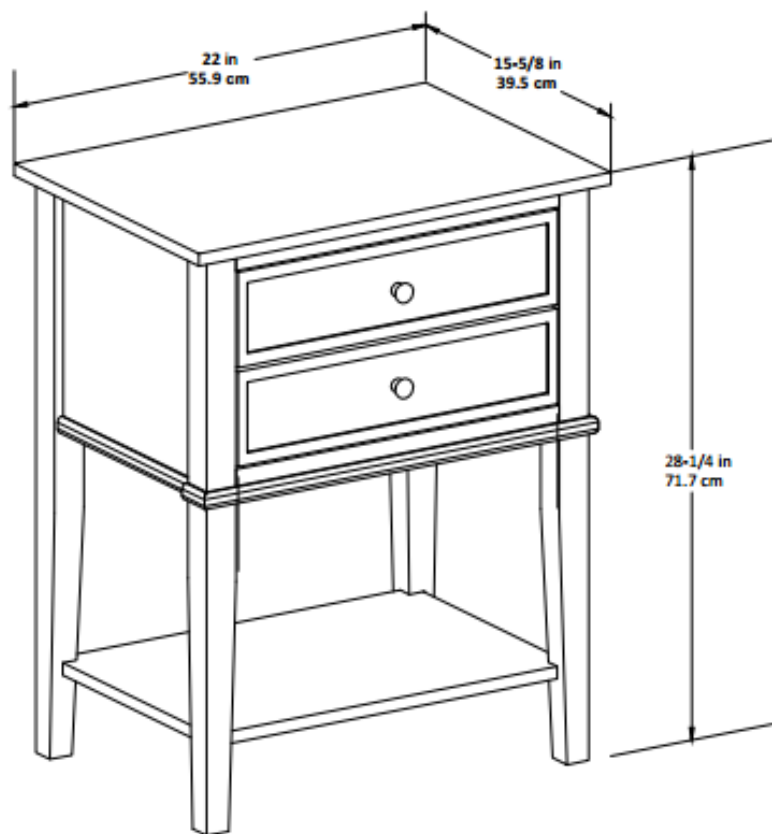

# 5062XXXPCOM- Franklin End Table W/2 Drawers

Finish: White/ Gray/ Red.

Wood Breakdown: 98%  
Total storage: 1.58 cubic feet

Overall Product Size:  
22"W x 15.625"D x 28.25"H  
55.9cm W x 39.5cm D x 71.7cmH

Maximum Weight Capacities  
Unit Weight: 33lbs. (15.2kg)