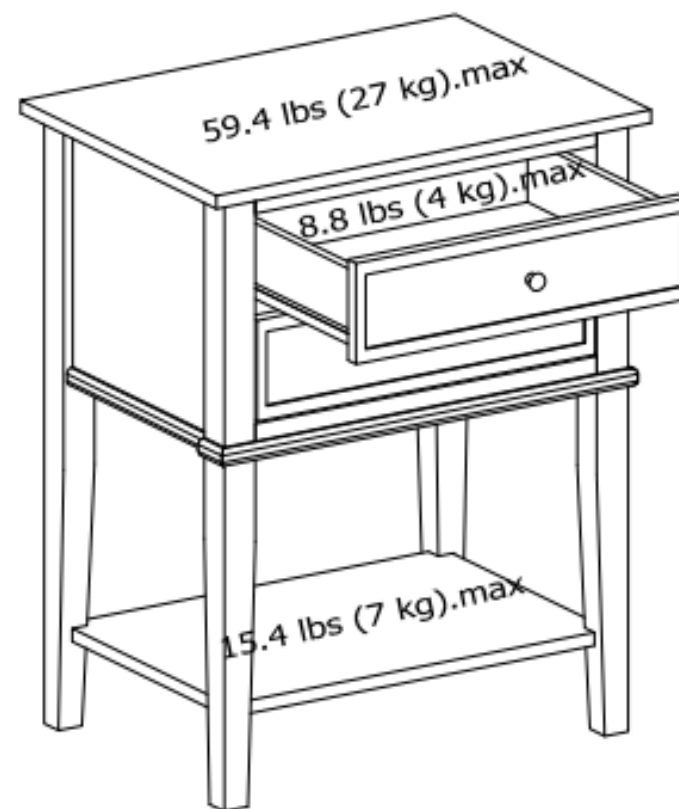

# 5062XXXPCOM- Franklin End Table W/2 Drawers

Finish: White/ Gray/ Red.

Wood Breakdown: 98%  
Total storage: 1.58 cubic feet

Overall Product Size:  
22"W x 15.625"D x 28.25"H  
55.9cm W x 39.5cm D x 71.7cmH

Maximum Weight Capacities  
Unit Weight: 33lbs. (15.2kg)